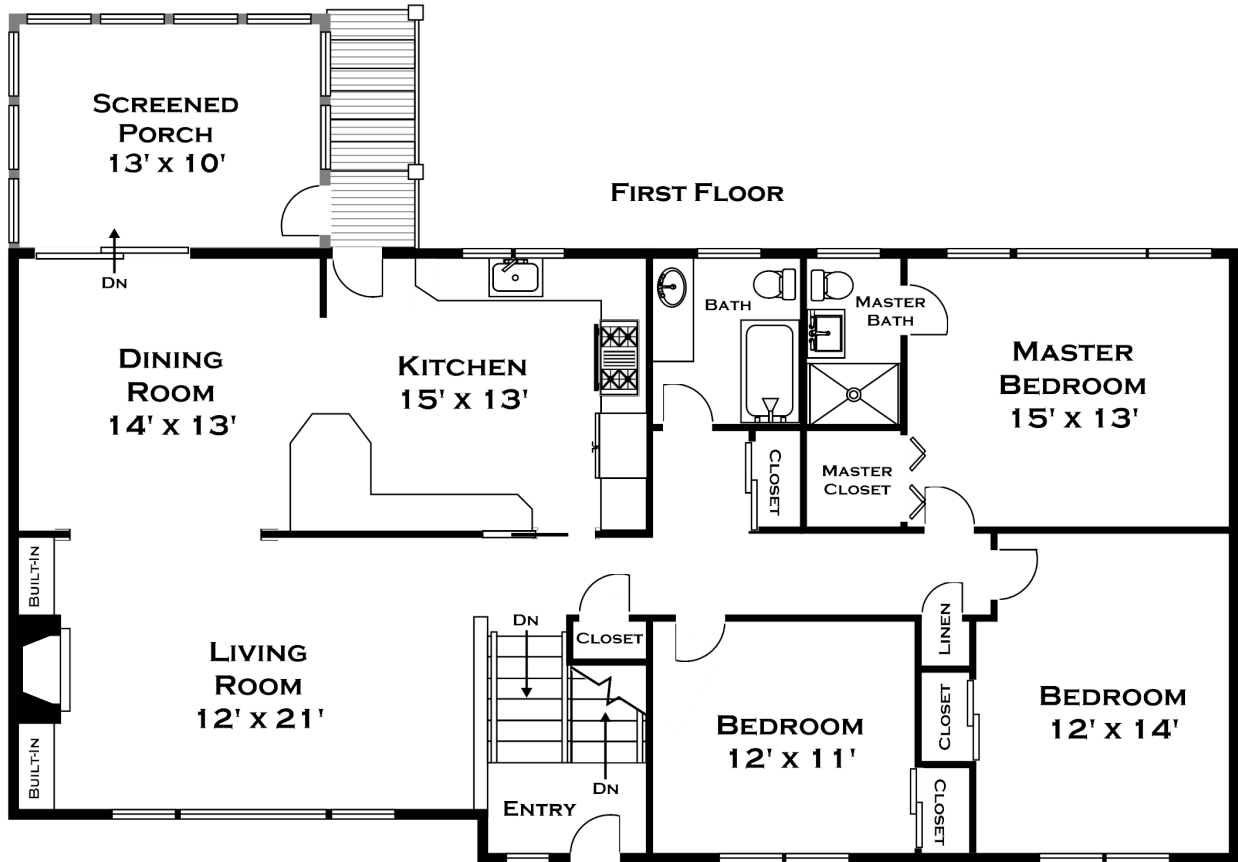

40 FOREST RIDGE ROAD, WESTON MA

ALL MEASUREMENTS ARE APPROXIMATE AND FOR INFORMATIONAL PURPOSES ONLY-- NOT DRAWN TO SCALE

DORENE J HIGGONS
 GRAPHICS/CONSULTING
 781.724.7306
 DORENE.HIGGONS@GMAIL.COM