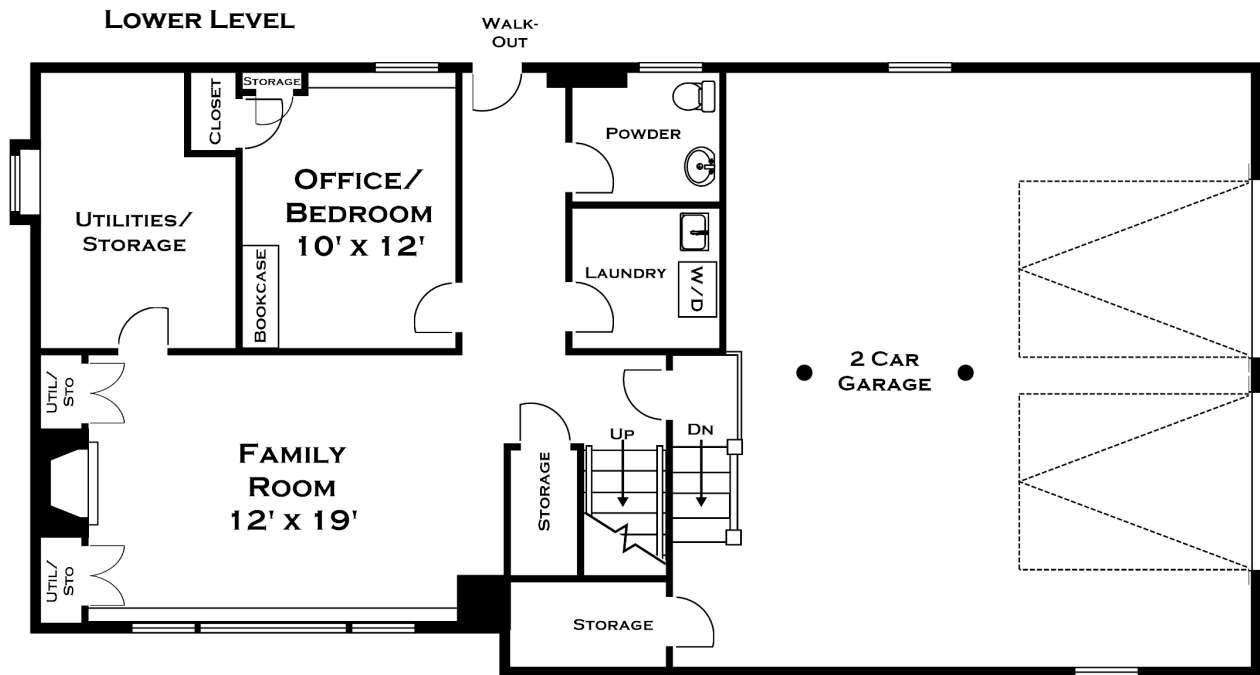

40 FOREST RIDGE ROAD, WESTON MA

ALL MEASUREMENTS ARE APPROXIMATE AND FOR INFORMATIONAL PURPOSES ONLY-- NOT DRAWN TO SCALE

DORENE J HIGGONS
 GRAPHICS/CONSULTING
 781.724.7306
 DORENE.HIGGONS@GMAIL.COM